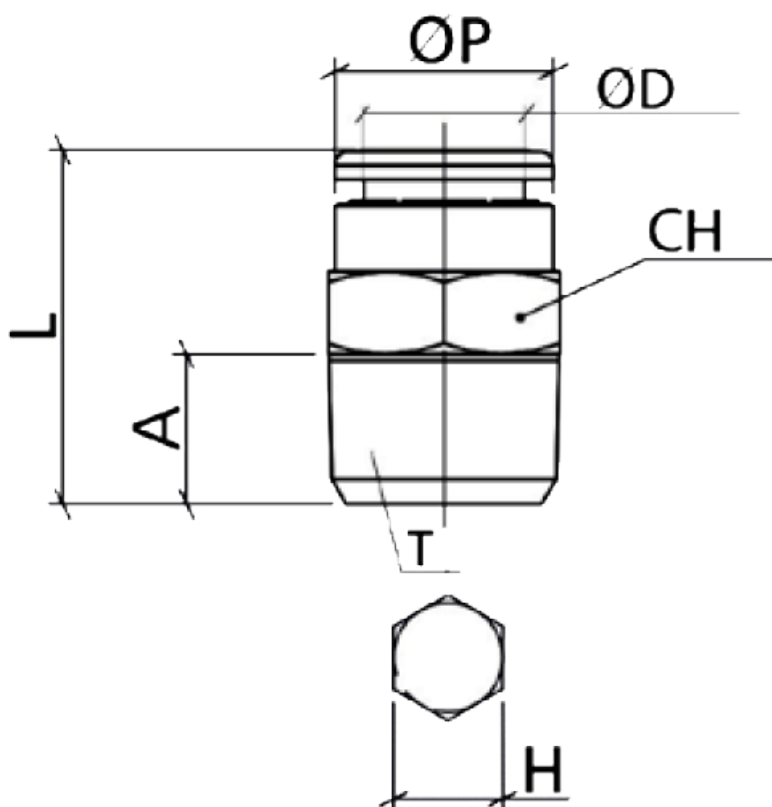

Article number: 589OTRC08R01

Description: Metal Push-in fitting, straight, Ø8-1/8" BSPT
Type: OTRC08R01, Nickel plated brass

Measures

A = 8
CH = 15
H = 5
L = 26
T = R1/8"
ØD = 8
ØP = 14